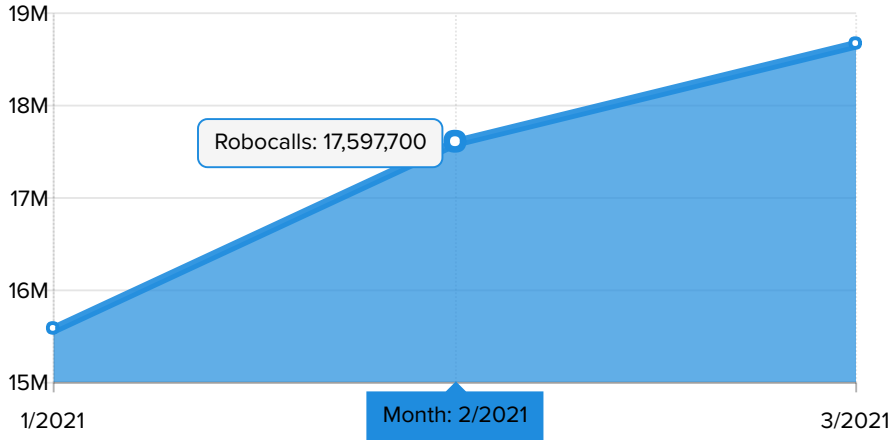

CALLS PLACED

51.8M

AVG. CALLS PER PERSON

30.3

Affected Area